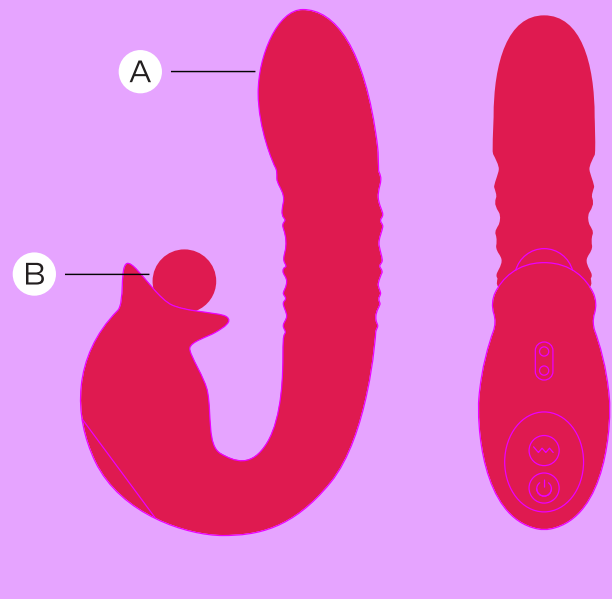

✦ How to Use

Turn ON/OFF:

Press and hold button for 1.5 seconds.

Switch A Head Frequency Settings:

Quickly press button to switch A head vibration, thrusting and digging frequency cycle.

Double-click to pause A head vibration, thrusting and digging function.

Switch B Head Frequency Settings:

Quickly press button to switch B head vibration and rotation frequency cycle.

Double-click the button to pause B head vibration and rotation function.

Flashing Light=Charging

Solid Light=Fully Charged

Low Battery Reminder:

The light flashes quickly until it's turned off.

✦ Charging Instructions

- Ensure the charging outlet is dry and free of lubricants.
- Connect the provided DC charging plug.
- Charge for 80-100 minutes.
- A blinking white light indicates charging; a solid white light means fully charged.
- Unplug before use.
- Full charge lasts 90-120 minutes.